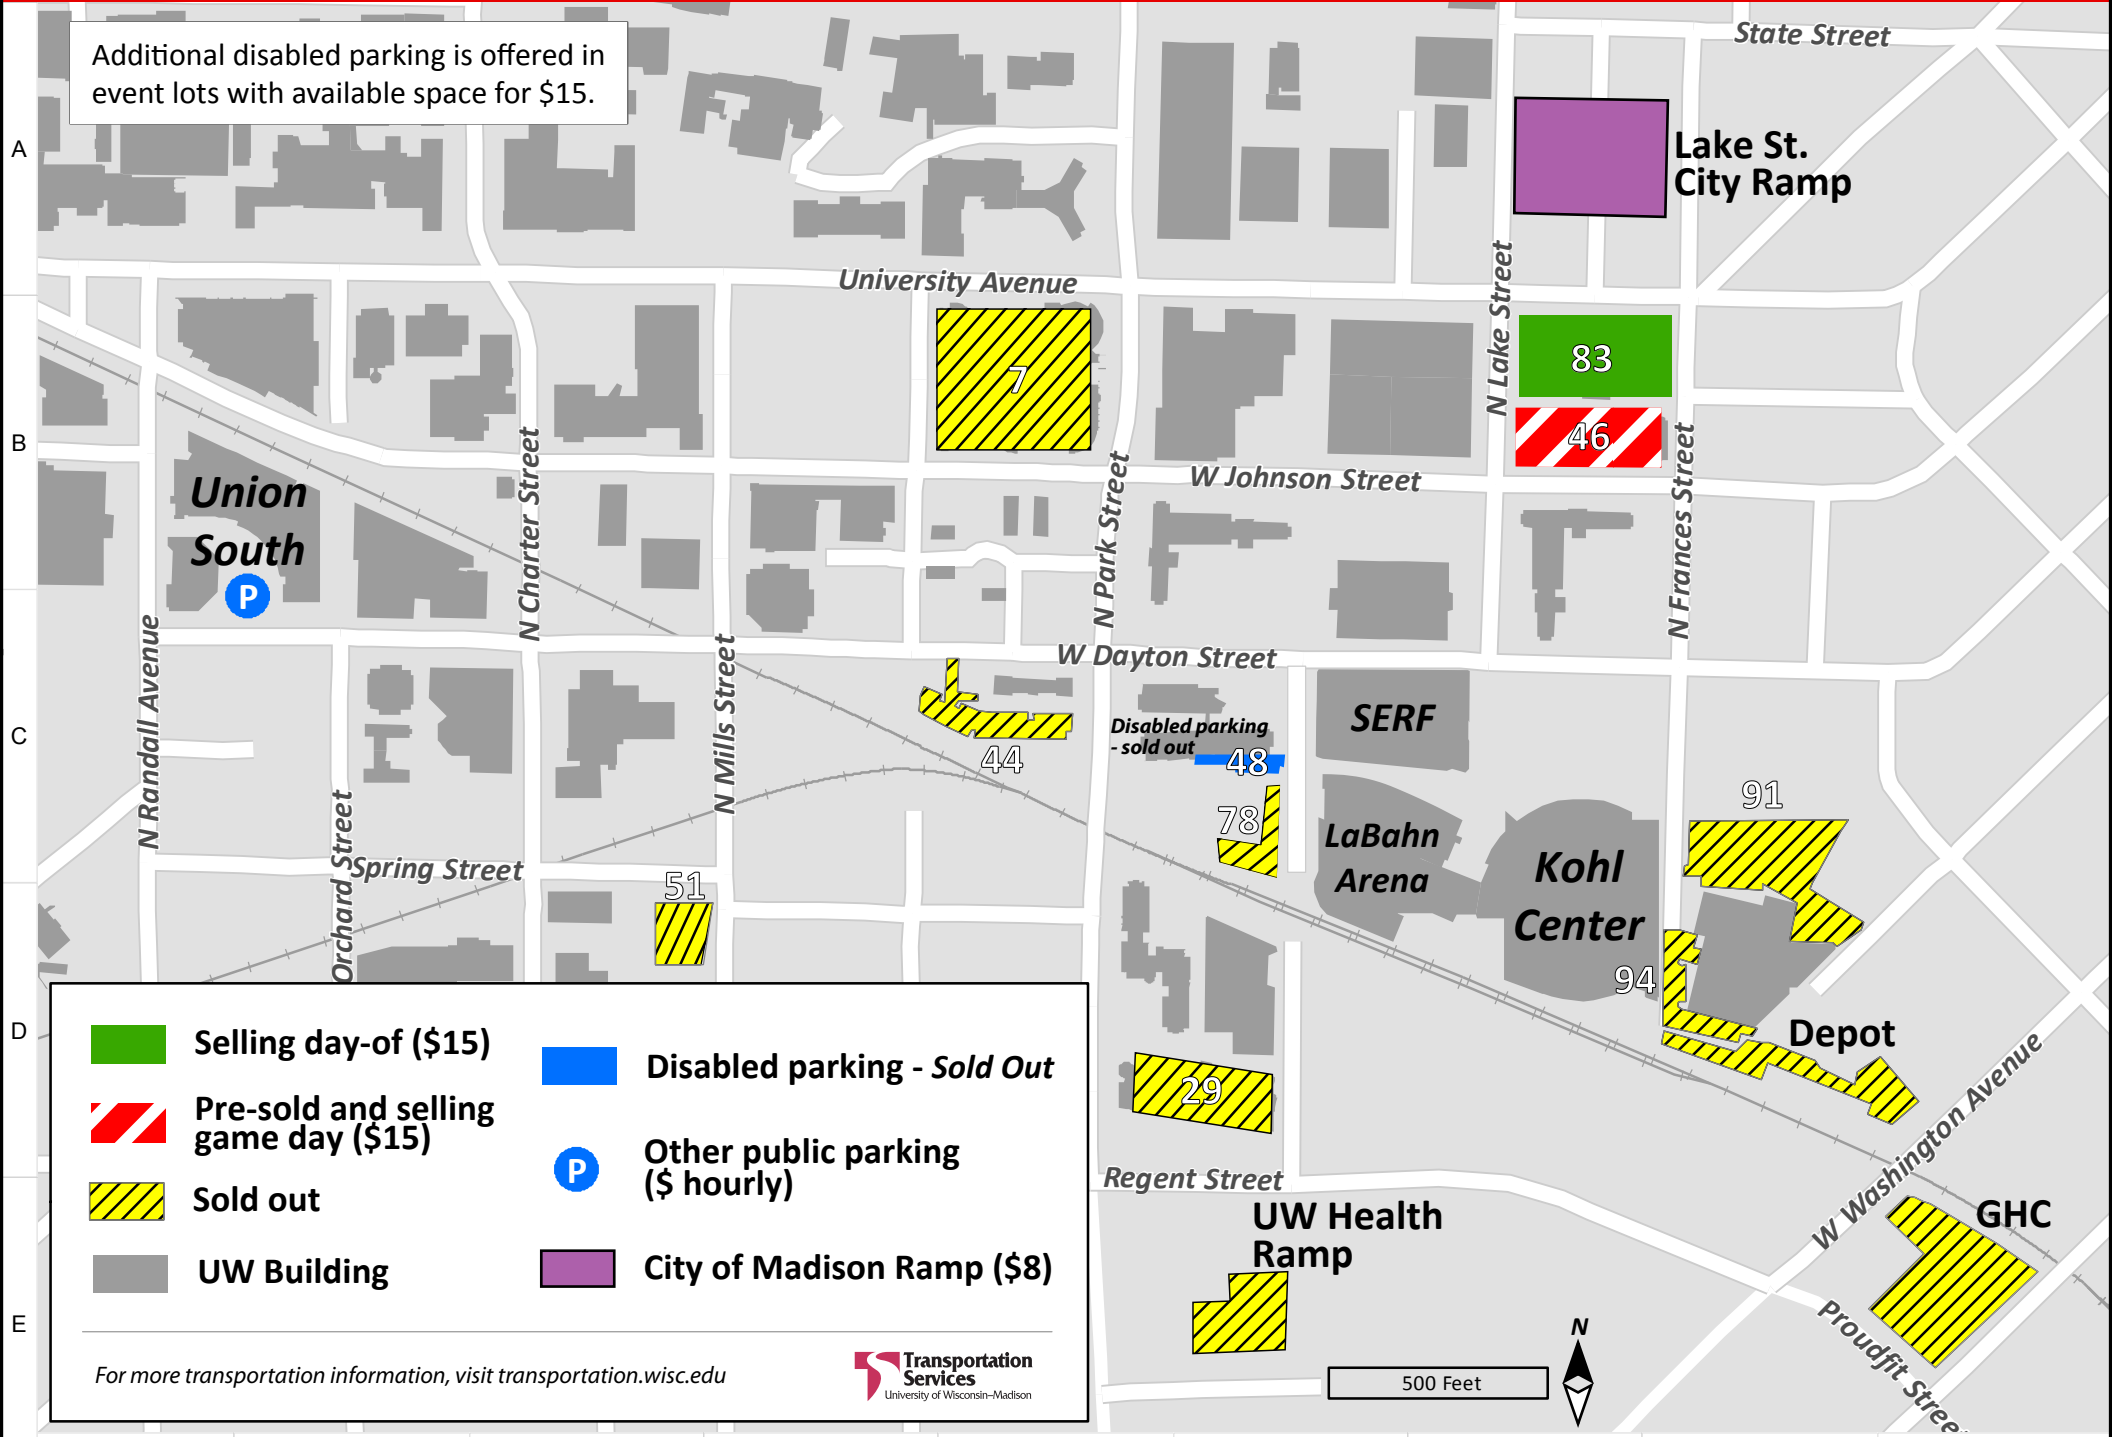

Additional disabled parking is offered in event lots with available space for \$15.

	Selling day-of (\$15)		Disabled parking - Sold Out
	Pre-sold and selling game day (\$15)		Other public parking (\$ hourly)
	Sold out		City of Madison Ramp (\$8)
	UW Building		

For more transportation information, visit transportation.wisc.edu

500 Feet